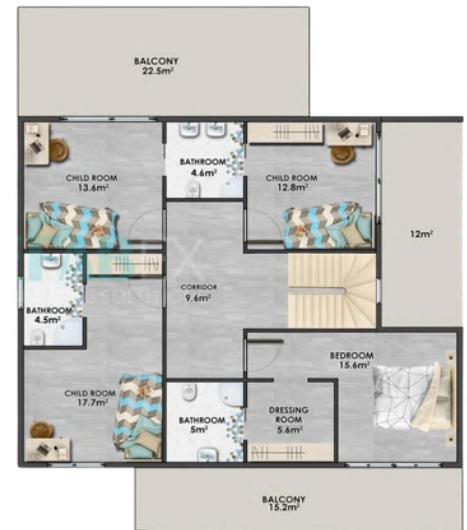

PREFABEX
MODULAR BUILDING SOLUTIONS

LS214

278M²

Ground Floor

- ✓ 2 Living Room
- ✓ Bathroom
- ✓ Garage
- ✓ Kitchen
- ✓ 2 Storage Room
- ✓ 2 Balcony

First Floor

- ✓ 4 Bedroom
- ✓ 3 Balcony
- ✓ 3 Bathroom