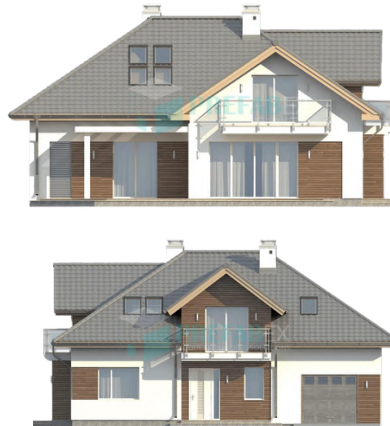

PREFABEX
MODULAR BUILDING SOLUTIONS

LS213

271M²

Ground Floor

- ✓ Living Room
- ✓ Child Room
- ✓ Garage
- ✓ Kitchen
- ✓ Bathroom
- ✓ Storage Room

First Floor

- ✓ 3 Bedroom
- ✓ 2 Bathroom
- ✓ Office
- ✓ 2 Balcony