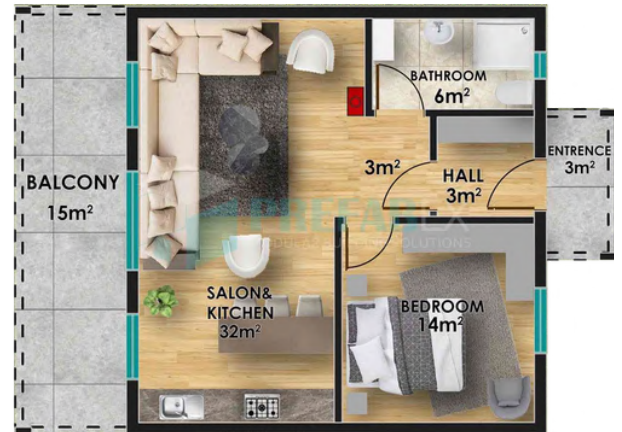

PREFAB EX
MODULAR BUILDING SOLUTIONS

LS100

76M²

Features :

- ✓ 1 Bedroom
- ✓ Bathroom
- ✓ Living Room
- ✓ Balcony