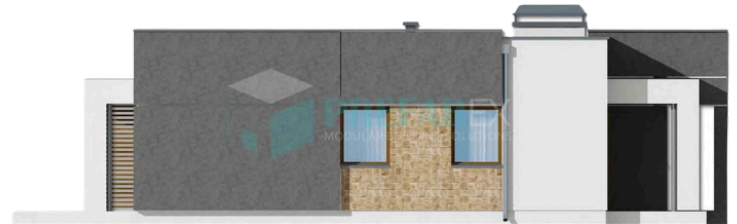

PREFAB EX
MODULAR BUILDING SOLUTIONS

LS103

113M²

Features :

- ✓ 2 Bedroom
- ✓ Living Room
- ✓ Kitchen
- ✓ Bathroom
- ✓ Warehouse
- ✓ Terrace