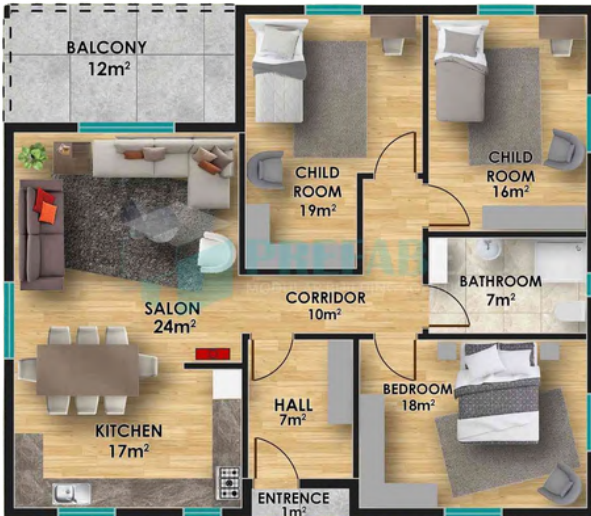

PREFABEX
MODULAR BUILDING SOLUTIONS

LS107

131M²

Features :

- ✓ 3 Bedroom
- ✓ Living Room
- ✓ Kitchen
- ✓ Bathroom
- ✓ Balcony

PREFABEX
MODULAR BUILDING SOLUTIONS

LS108

138M²